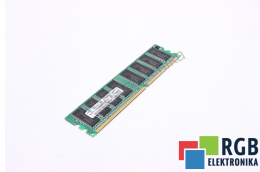

## M368L6523CUS-CCC 512MB RAM MEMORY DDR SAMSUNG

Used SAMSUNG M368L6523CUS-CCC  
 Tested and cleaned.  
 24 months guarantee  
 Dedicated courier  
 Delivery across Europe even in 15855

### TECHNICAL DATA

MANUFACTURER	SAMSUNG
MODEL	M368L6523CUS-CCC
CATEGORY	Graphic cards, interfaces and plug-in cards, RAMs
WEIGHT [KG]	1.0
HEIGHT [CM]	1.0
LENGTH [CM]	14.0
WIDTH [CM]	3.0

24/7 SUPPORT AVAILABLE  
[+48 71 750 09 78](tel:+48717500978)